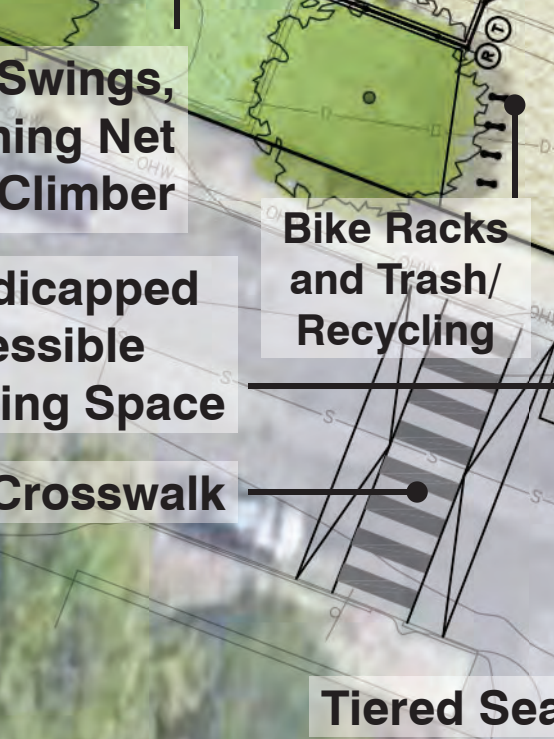

CARR PARK
 Medford, MA
 Preferred Vision Plan Concept

DATE:	11-13-2021
SCALE:	1" = 50' - 0"
FILE:	CARR_Base.dwg
DWN BY:	PCS
CKD BY:	KAB
PROJ. #:	2111

Traditional Belt, Bucket, ADA Swings Wheelchair-Accessible Swing Friendship Swing Dish Swings Tall Swings (10' Beam Height)

Water Play (Ground-Level) with Graphics Spinning Rope Climber

Multi-use Obstacle Course/Climbing/Fitness Equipment: Tall Monkey Bars, Agility, Fitness

Examples of Hillside Play Elements and Slides

CBA Landscape Architects LLC
 24 THORNDIKE STREET | CAMBRIDGE, MA 02141
 phone 617.945.9760 | www.cbaland.com | cba@cbaland.com
 landscape architecture
 urban design
 master planning